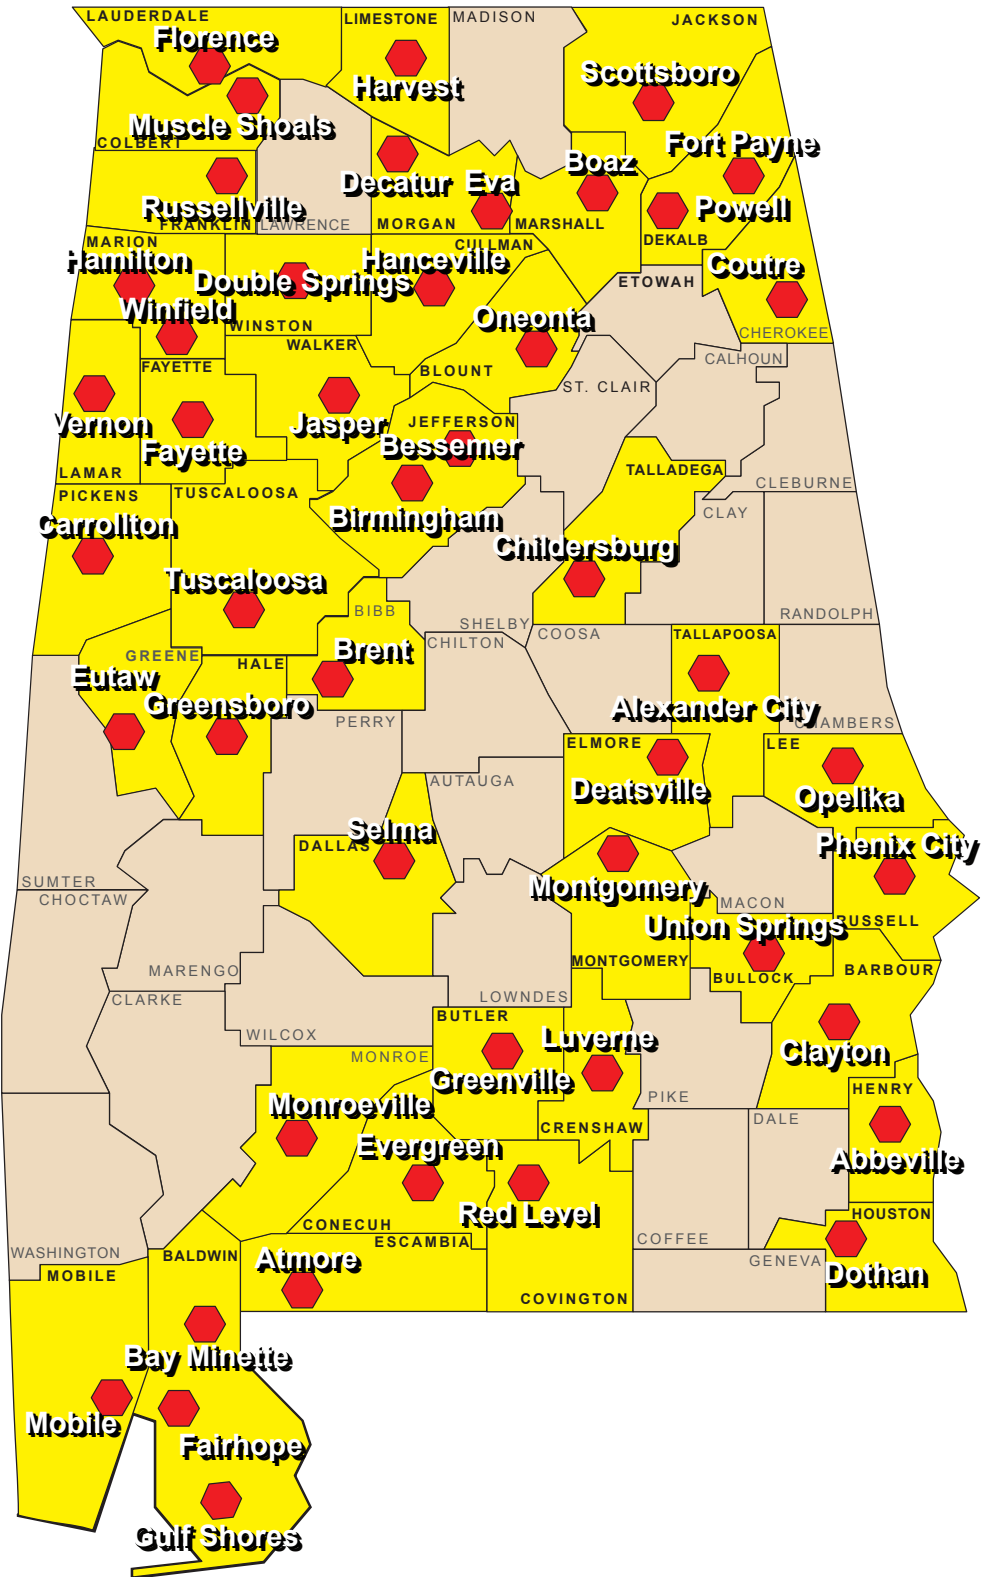

# RTW Locations

**Training Provided by:**

- Bevill State Community College
- Bishop State Community College
- Calhoun Community College
- Central Alabama Community College
- Chattahoochee Valley Community College
- Faulkner State
- Jefferson State Community College
- Lawson State Community College
- L.B. Wallace Community College
- Northeast Community College
- Northwest-Shoals Community College
- Reid State Technical College
- Shelton State Community College
- Snead State Community College
- Southern Union State Community College
- Trenholm State Technical College
- Wallace Community College - Dothan
- Wallace State Community College - Hanceville
- Wallace Community College - Selma